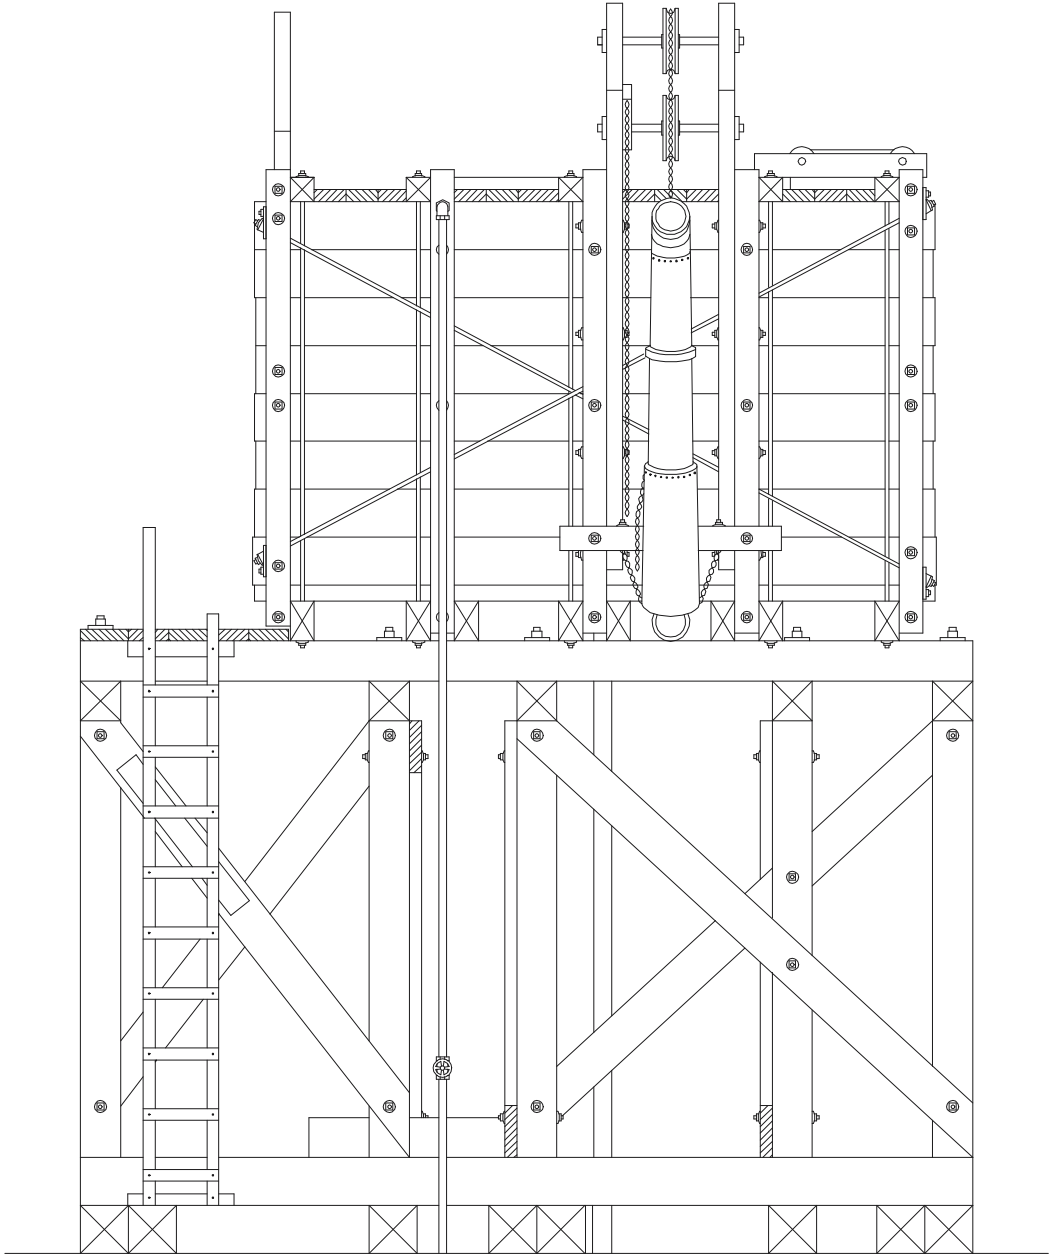

# Cosumnes Water tank

Scale 1/48