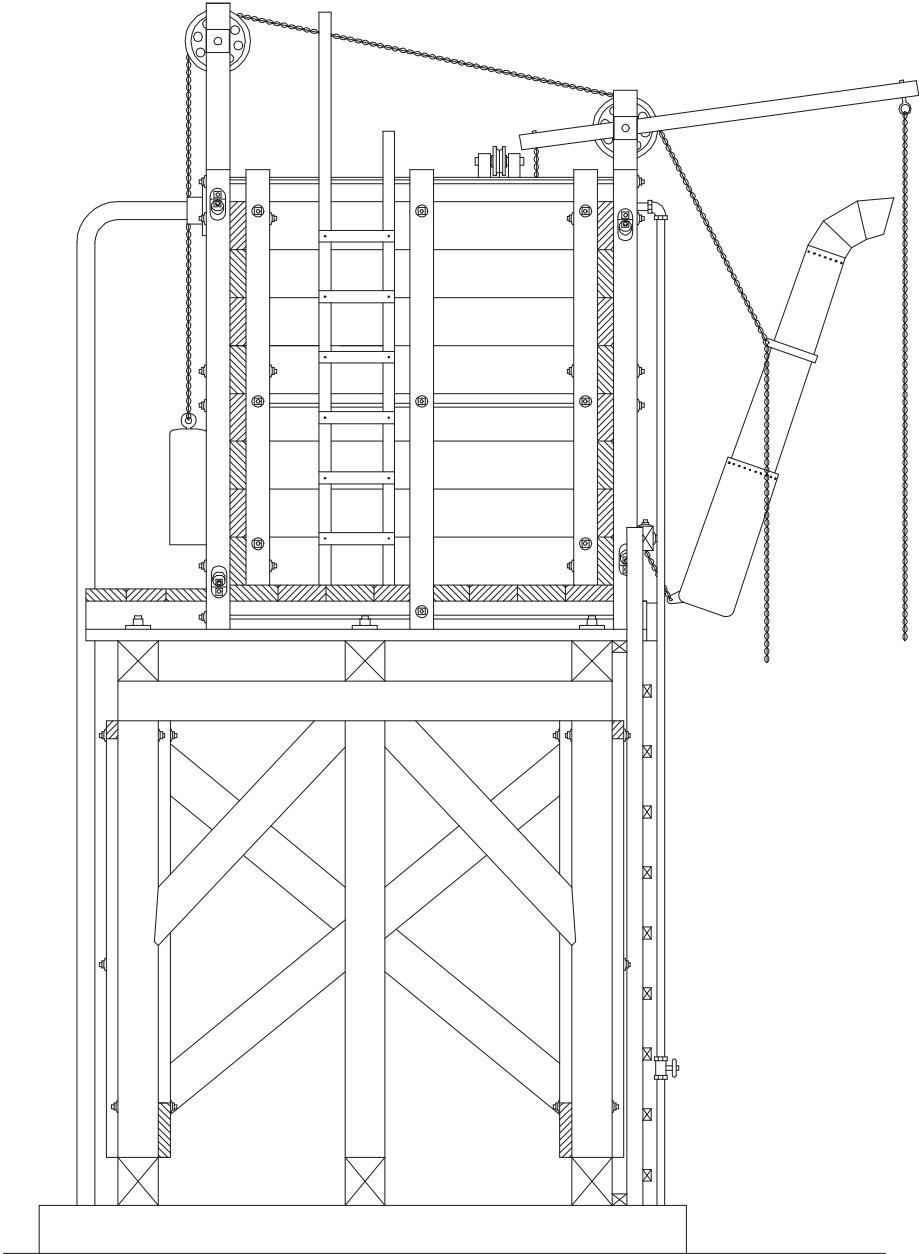

# Cosumnes Water tank

Scale 1/48